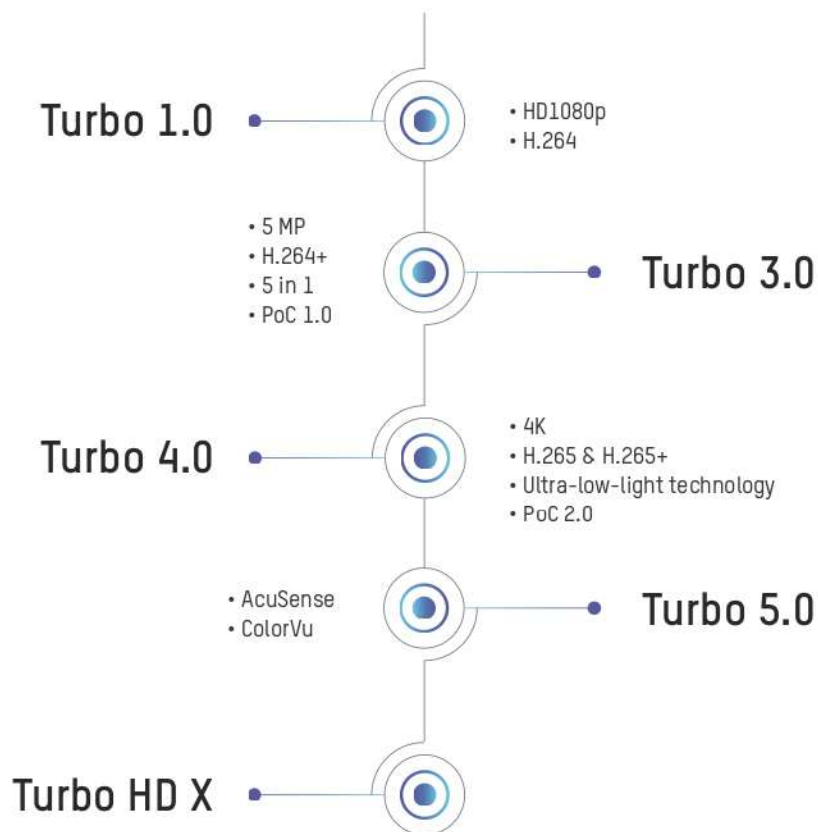

Turbo HD History

If you're already familiar with Hikvision's Turbo HD technology, you know how it can radically transform an analog security system to an advanced, high-definition, data-rich powerhouse.

Throughout Turbo's history, we have continually advanced what every surveillance system installer cares about most:

Clear and Accurate Video Recording.

4K

4K

Four times the resolution of 1080p, providing all the details you need.

24/7 Vivid Color Imaging

Bright, clear video even in zero-light environments.

H.265+

Superb compression technology that stores 50% more video footage.

Quick Target Search

Seeking suspects? A vehicle? Finding footage of the event is now much easier.