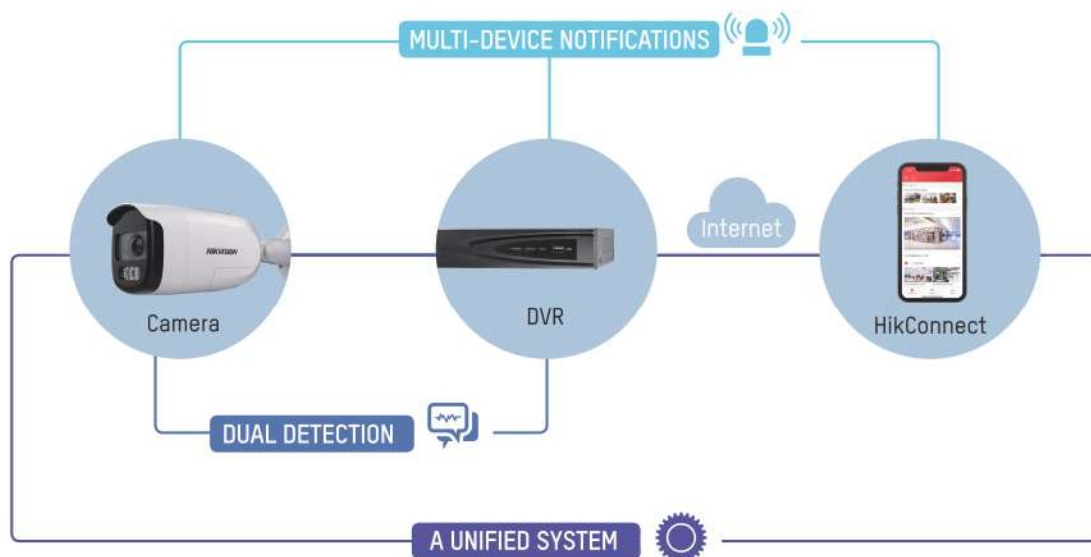

The Turbo HD X System

How It Works

Looking at the benefits achieved by the Turbo HD X system, you might think a complex and expensive system was required. Maybe in the past, but not any more! The system design below shows how simple Turbo HD X can get – with just one camera, one DVR, and a mobile device of your own.

The layout below clearly shows how these devices are connected to offer you an active – not passive – surveillance system with real-time alarm.

A Unified System

It's a complete and unified alarm system including front- and back-end devices as well as a centralized management platform.

Dual Detection

- Front-end: Combining video and non-video technology, Turbo HD X detects events in progress.
- Back-end: Deep learning technology empowers radical event detection and response.

Multi-Device Notifications

The front-end alarm warns and deters intruders, while the back-end will push notifications to security personnel. Alarm information will also be shown on mobile devices.