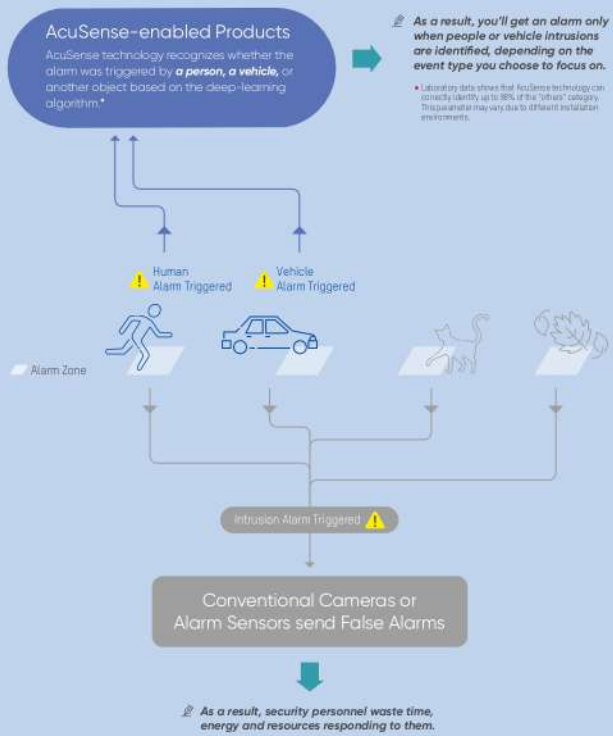

How is AcuSense different